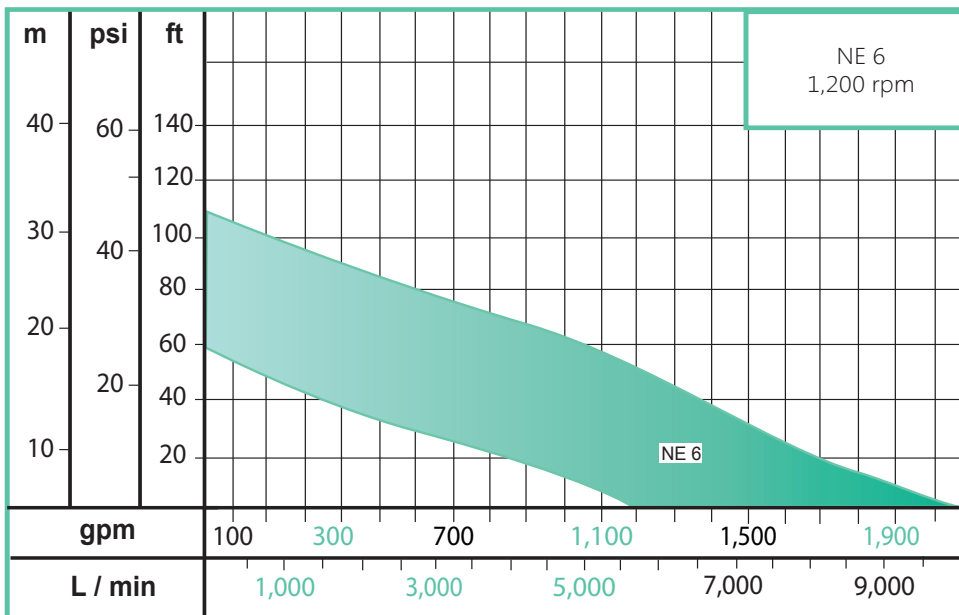

Model	Suc.	Disch.	hp
NE 2	1¼"	2"	0.4
NE 3	1¼"	3"	0.5 - 2
NE 4	3½"	4"	4.5 - 15
NE 6	5½"	6"	9 - 60