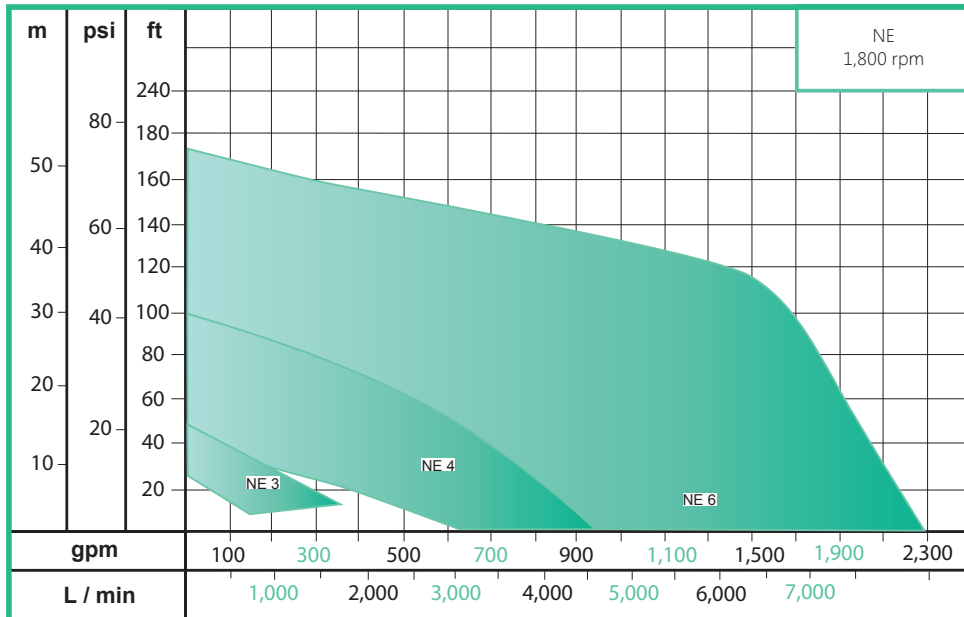

Selection Chart

*NE 3 model, also in 3,600 rpm.