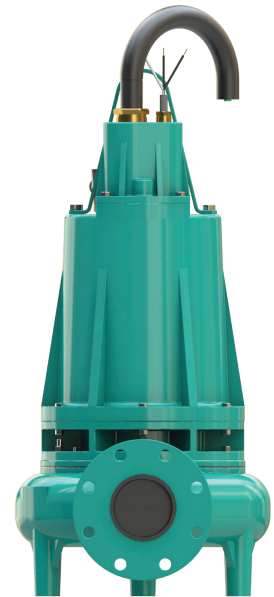

WDM

PUMPS

NE

Submersible Non Clog Pumps

WDM Water Systems

Benefits

- High efficiency design
- Semi-open impellers
- Variety of sizes
- Variety of applications
- Easy maintenance

Applications

- General industry
- Cooling towers
- Municipal
- Mining
- Water
- Agriculture industry
- Paper industry
- Power generation

Performance Range	
Flow	Up to 2,300gpm
Head	Up to 176 ft
Temperature	Up to 158 °F
Discharge Flange	Up to 6"
Solid Handling	Up to 3"
Max Working Pressure	78 psi

- | | |
|--|---|
| <ul style="list-style-type: none"> ① Cast iron body construction ② Cast iron wetted parts and construction ③ Submersible NEMA B motors, oil filled, squirrel cage induction type, up to 75 hp | <ul style="list-style-type: none"> ④ Double Type 1 mechanical seals standard: made of silicon/Buna-N ⑤ Semi-open cast iron impeller ⑥ Discharge up to 6" |
|--|---|

Selection Chart

*NE 3 model, also in 3,600 rpm.

Model	Suc.	Disch.	hp
NE 2	1¼"	2"	0.4
NE 3	1¼"	3"	0.5 - 2
NE 4	3½"	4"	4.5 - 15
NE 6	5½"	6"	9 - 60

Distributed by:

WDM Pumps has expanded its brand as an international manufacturer of fluid handling pumps by consistently meeting and exceeding the needs customers for pumps.