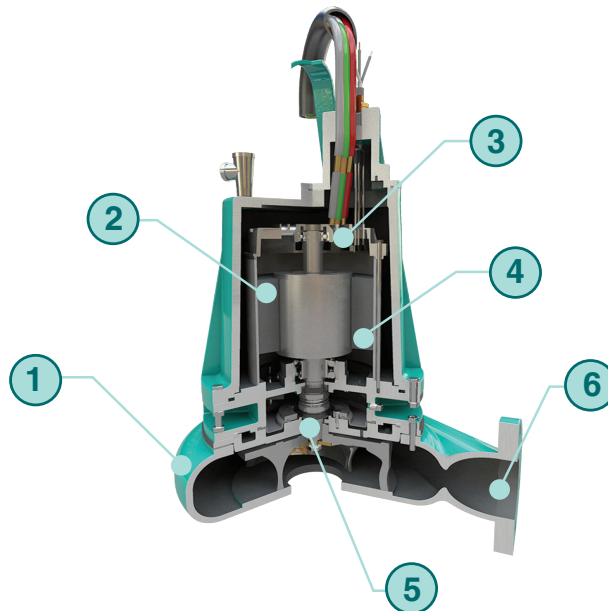

- General industry
- Cooling towers
- Municipal
- Mining
- Water
- Agriculture industry
- Paper industry
- Power generation

Performance Range	
Flow	Up to 2,300gpm
Head	Up to 176 ft
Temperature	Up to 158 °F
Discharge Flange	Up to 6"
Solid Handling	Up to 3"
Max Working Pressure	78 psi

- | | |
|--|---|
| <ul style="list-style-type: none"> ① Cast iron body construction ② Cast iron wetted parts and construction ③ Submersible NEMA B motors, oil filled, squirrel cage induction type, up to 75 hp | <ul style="list-style-type: none"> ④ Double Type 1 mechanical seals standard: made of silicon/Buna-N ⑤ Semi-open cast iron impeller ⑥ Discharge up to 6" |
|--|---|

Selection Chart

*NE 3 model, also in 3,600 rpm.

Model	Suc.	Disch.	hp
NE 2	1¼"	2"	0.4
NE 3	1¼"	3"	0.5 - 2
NE 4	3½"	4"	4.5 - 15
NE 6	5½"	6"	9 - 60

Distributed by:

WDM Pumps has expanded its brand as an international manufacturer of fluid handling pumps by consistently meeting and exceeding the needs customers for pumps.